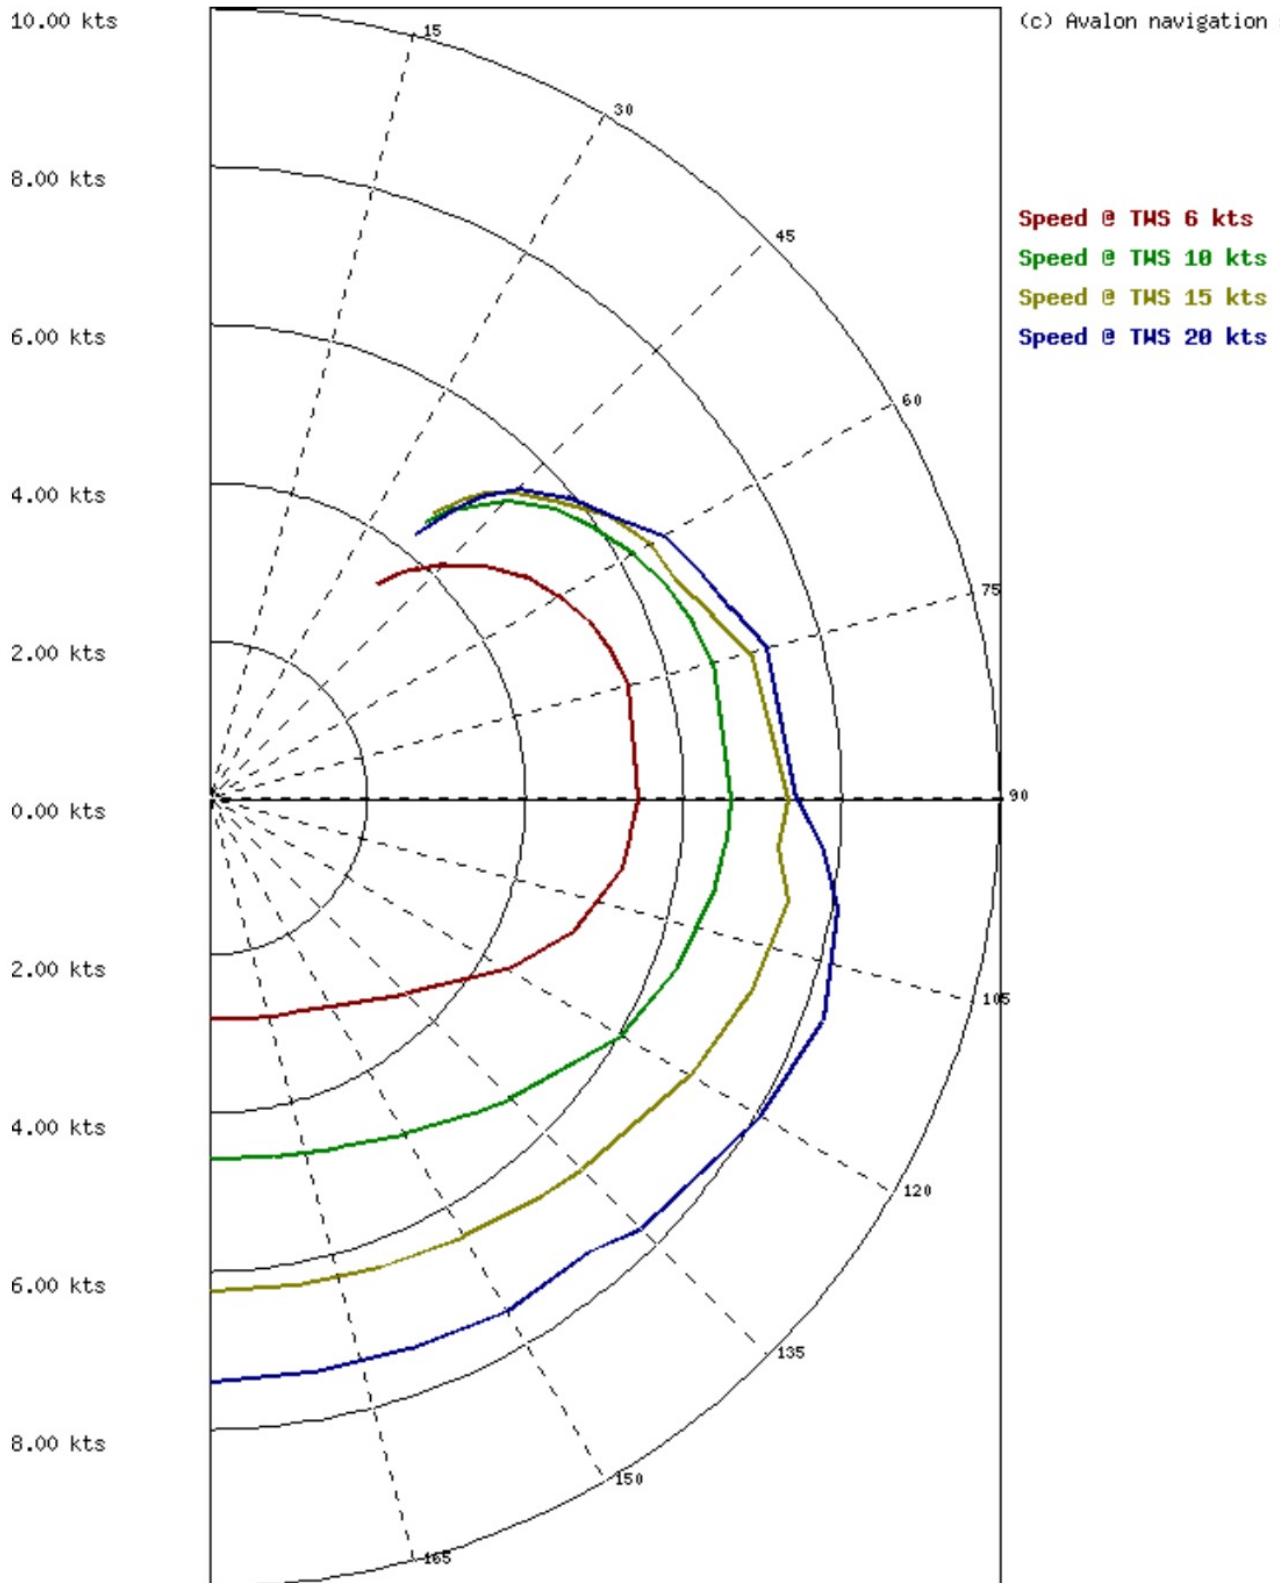

# Sailset : Main and Jib

(c) Avalon navigation systems

# Sailset : Main and Spi

(c) Avalon navigation systems

# Sailset : Main and Spi Asy center

# AVALON VPP of Ross 780