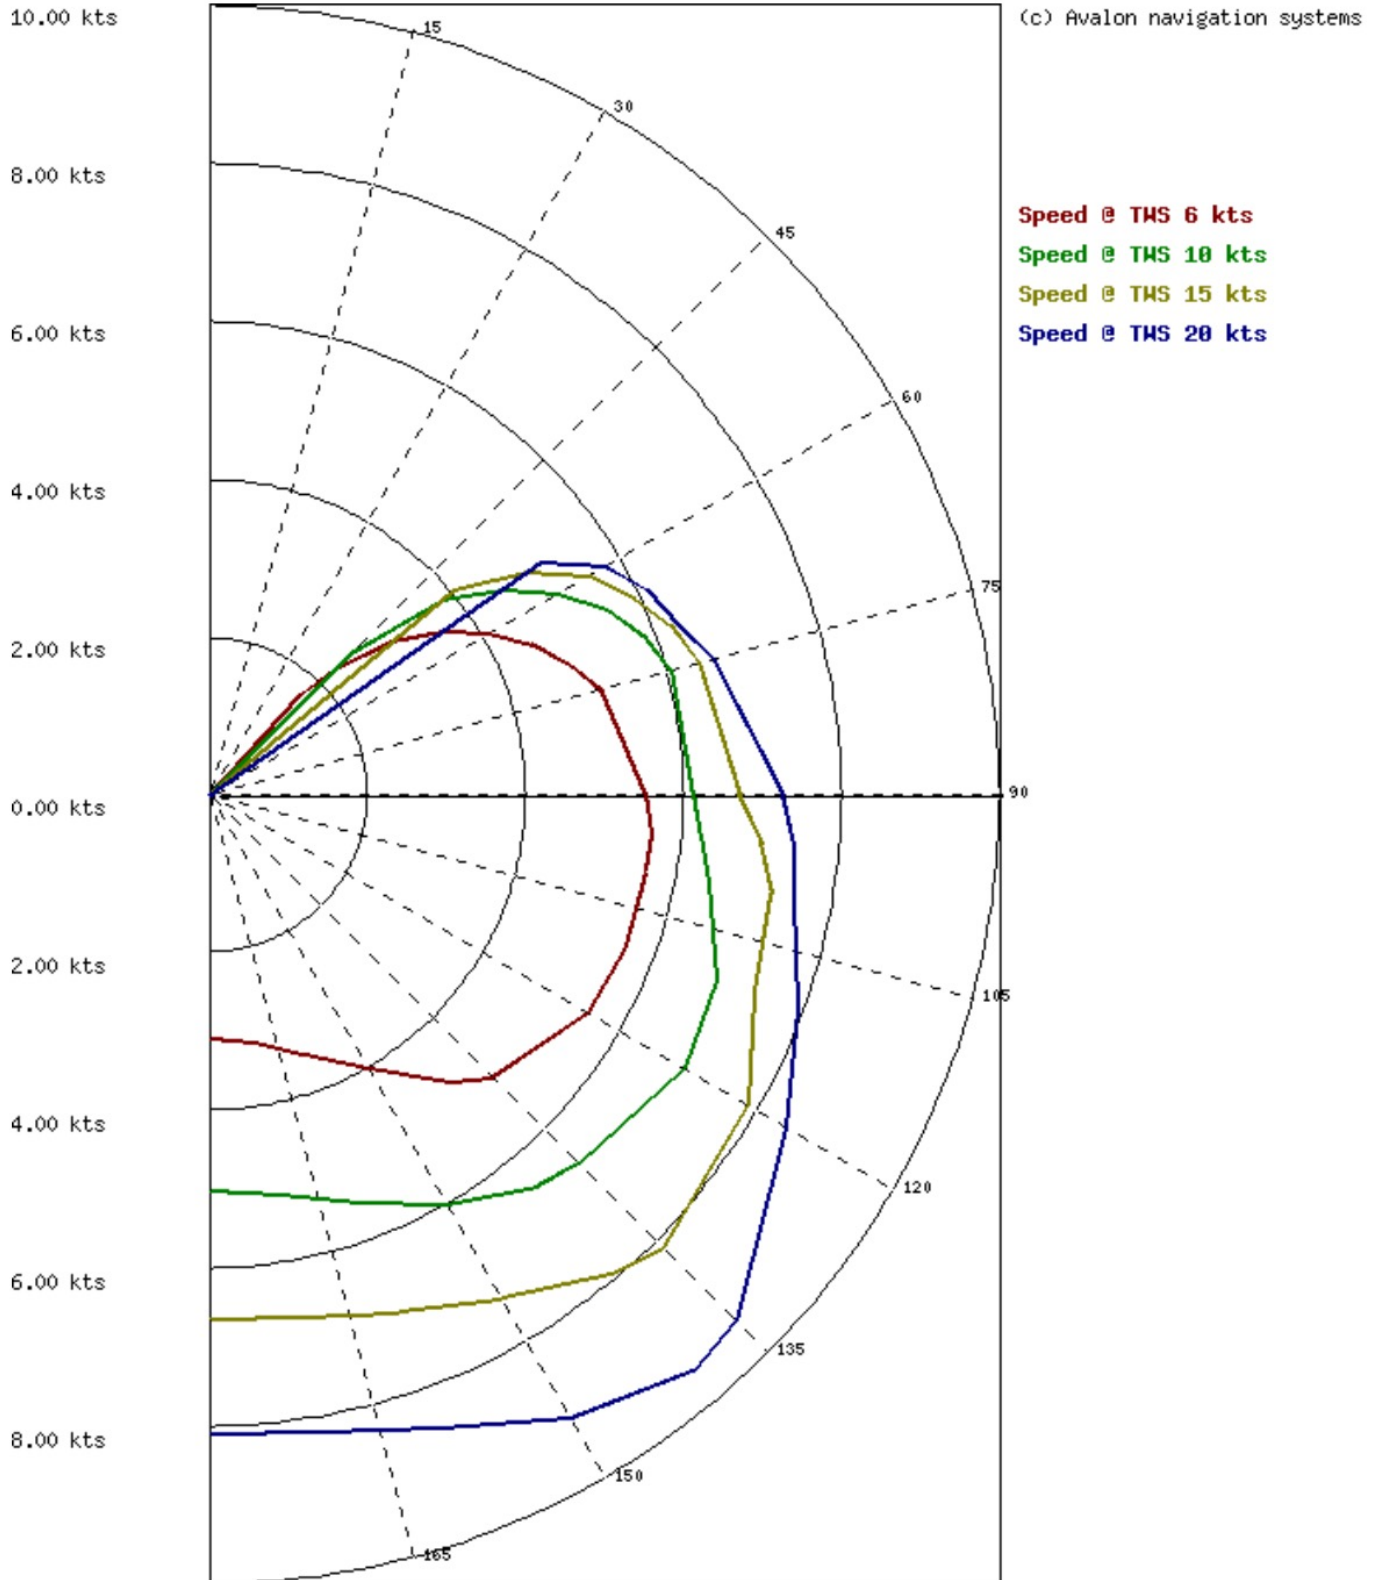

# Sailset : Main and Jib

(c) Avalon navigation systems

# Sailset : Main and Spi

(c) Avalon navigation systems

# Sailset : Main and Spi Asy center