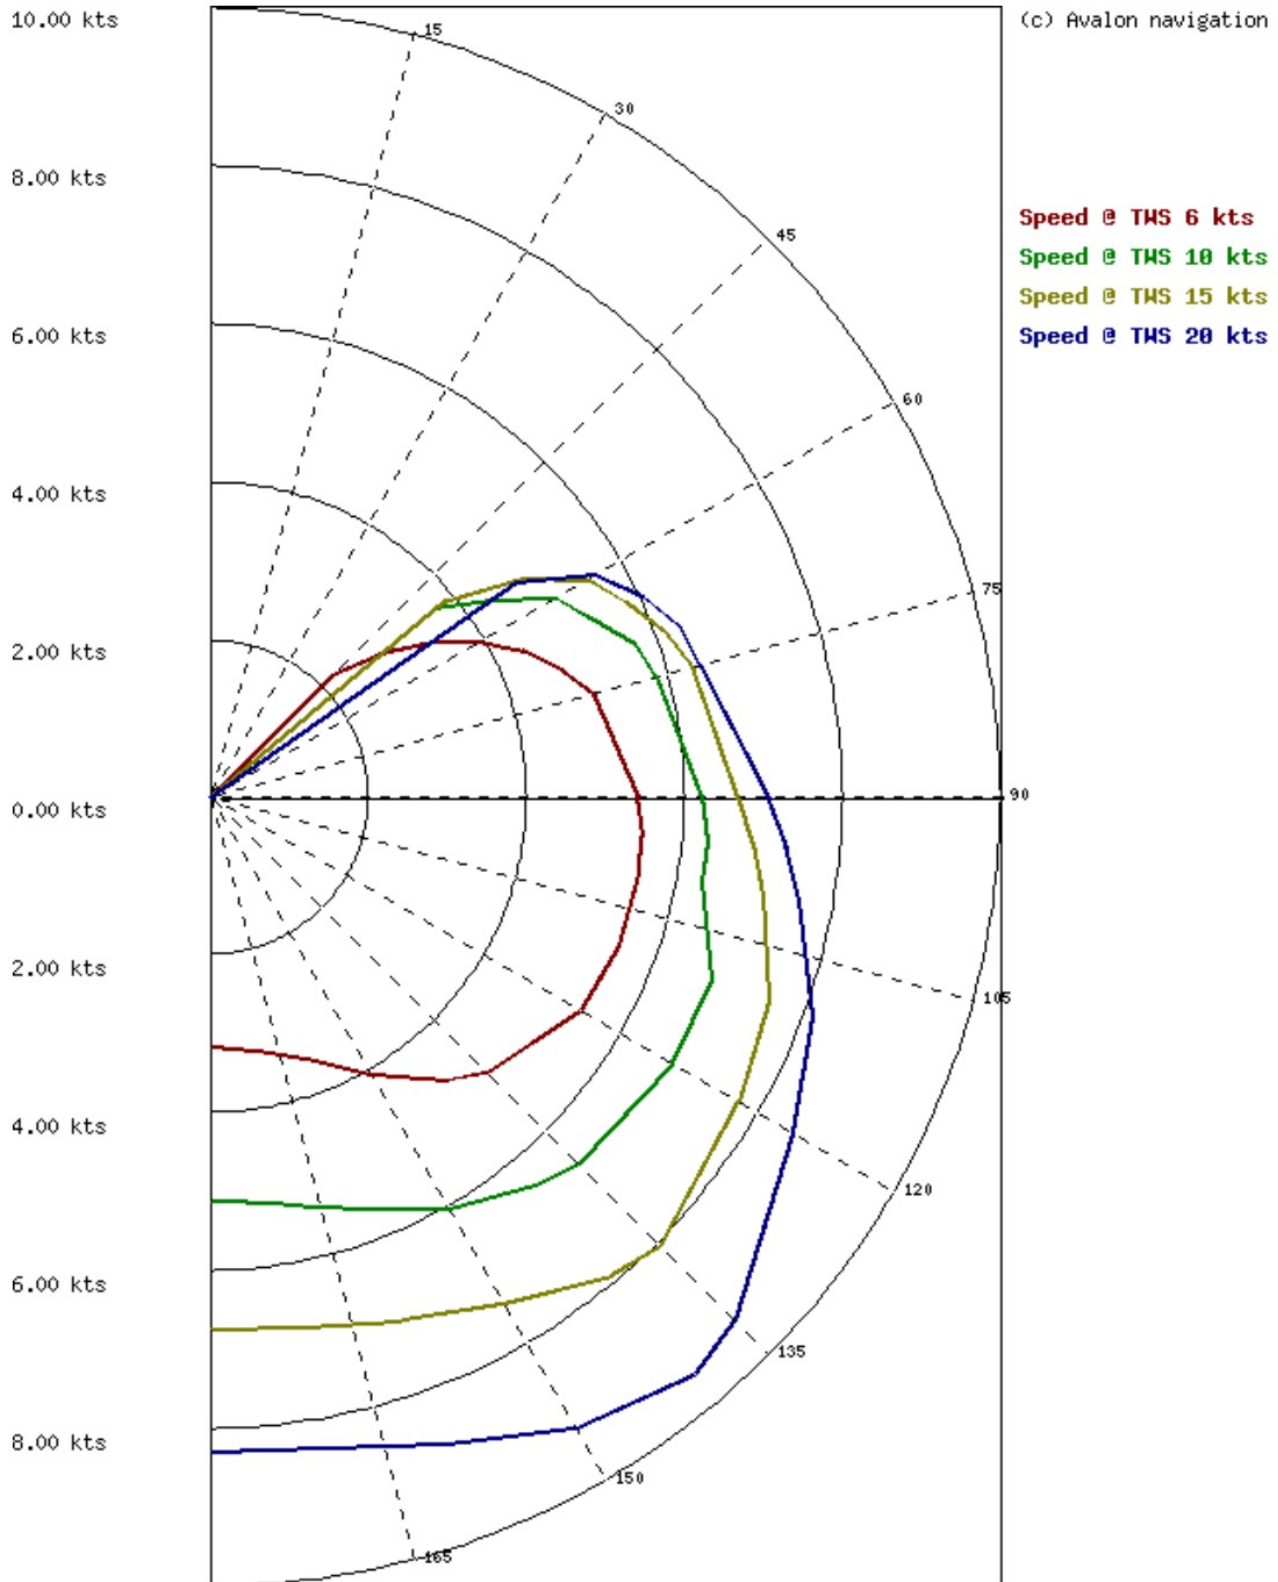

# Sailset : Main and Jib

(c) Avalon navigation systems

# Sailset : Main and Spi

(c) Avalon navigation systems